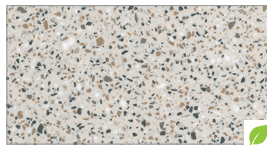

2025 CORIAN® SOLID SURFACE

TIMELESS

Luxury

SAVE on 10 select
Corian® Solid Surface colors*

*Available in 1/2" thickness.

Standard Colors – 1/2" x 30" x 144"

 Made from pre-consumer recycled content.

GROUP A

Artista Canvas

Artista Gray

Stonique

GROUP B

Antarctica

Neutral Concrete

Peppered Terrazo

GROUP C

Calacatta Greige

Carrara Lino

Rain Cloud

Stonecrest Smoke

QUICKsample.com

**ORDER CORIAN® SOLID SURFACE
SAMPLES ONLINE AT ANYTIME!**

Valid 1/1/2025 – 12/31/2025

Offer valid at participating retailers.