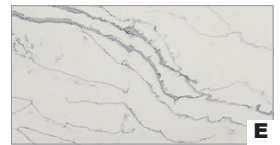

Hushed Gray

Quiet White

GROUP C

Beige Royale

Calacatta Villa

Ethereal White

GROUP B

Ashen Gray

Venetia Cream

GROUP D

Calacatta Medallion

Portoro

Versilia Grigio

QUICKsample.com

ORDER CORIAN® QUARTZ
SAMPLES ONLINE AT ANYTIME!

Valid 1/1/2025 – 12/31/2025