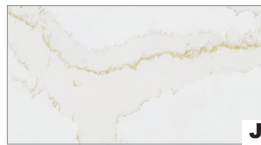

Hushed Gray

Quiet White

GROUP C

Beige Royale

Calacatta Villa

Ethereal White

GROUP B

Ashen Gray

Venetia Cream

GROUP D

Calacatta Medallion

Portoro

Versilia Grigio

QUICKsample.com

ORDER CORIAN® QUARTZ
SAMPLES ONLINE AT ANYTIME!

Valid 1/1/2025 – 12/31/2025