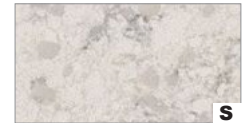

Stratus White