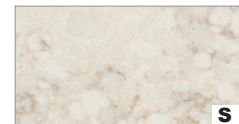

## GROUP D

London Abbey

Pearl Stone

Stratus White

## GROUP E

Ashen Gray - Leathered

Beige Royale

Calacatta Villa

Ethereal White

**Valid 1/1/2024 – 12/31/2024**

Offer valid at participating retailers.  
Swatches are printed representations.  
Refer to sample for final color selection.