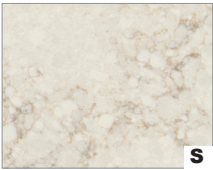

Perfect Palette

SAVE on **13** select Corian® Quartz colors*

*Available in 2cm and 3cm thickness.
S – Standard 63"x120"
J – Jumbo 65"x130"

GROUP A

Arabesque Perla

GROUP B

Concrete Carrara

Snow White

GROUP C

Calacatta Villa

Ethereal White

Pearl Stone

Stratus White

Venetia Cream

GROUP D

Ashen Gray

Ashen Gray - Leathered

Beige Royale

Blue Carrara

Grigione

Valid 1/1/2023 – 12/31/2023
 Offer valid at participating retailers. Swatches are printed representations. Refer to sample for final color selection.